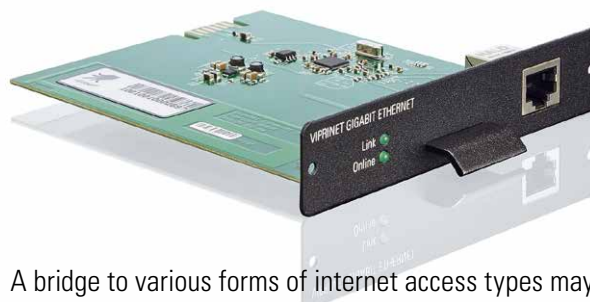

PRODUCT INFORMATION

GIGABIT ETHERNET HOT PLUG MODULE

Supported Protocols

- 10Base-T
- 100Base-TX
- 1000Base-TX
- Auto-MDI(X)
- Static IP
- DHCP
- PPPoE

Connectors

- 1x RJ45 jack to be used with CAT.5 network cables

Suitable for

- Multichannel VPN Router 200
- Multichannel VPN Router 3X0
- Multichannel VPN Router 1610
- Multichannel VPN Router 26X0

A bridge to various forms of internet access types may be created using the Gigabit Ethernet module. External modems may be connected to it to become part of the Multichannel VPN Router's channel bonding system. Among others, SDSL modems, fixed line access routers and WiFi routers are supported.